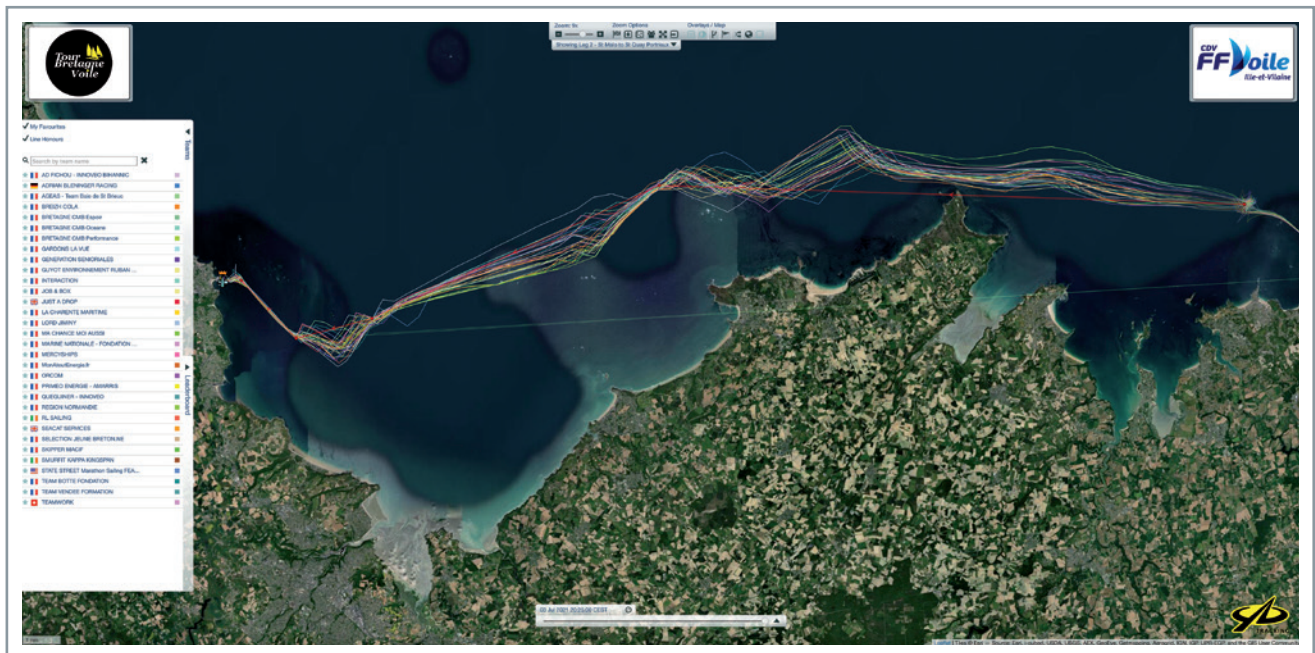

“With such reliable connection so far out at sea, I was able to pre-warn the on-shore fleet of any damage to the boats so they could prepare a mooring and spare parts ready for when the boat arrived. Repairs could take place quickly, and the boat could rejoin the race. This level of race efficiency was only possible because of the communication range of the MVG NeptuLink.”